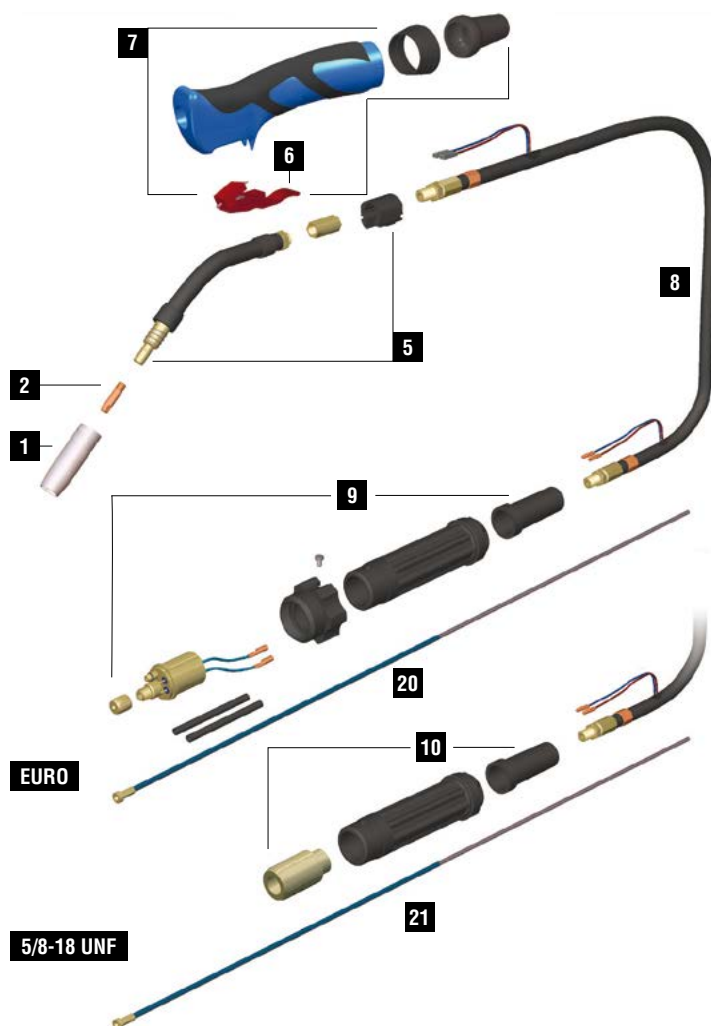

ERGOPLUS 15

CE EN60974-7

CODE	↔			
MA7043	3 m	10'		1
MA7044	4 m	12'		1
MA7045	5 m	16.4'		1

CODE	↔			
MA7094	3 m	10'		25
MA7095	4 m	12'		25
MA7096	5 m	16.4'		25

CODE	↔			
MA7090	3 m	10'		1
MA7091	4 m	12'		1
MA7092	5 m	16.4'		1

CODE	
AR0170	Tweco® 1-4 kit
AR0171	Tweco® 5 kit
AR0172	Lincoln® "L" kit
AR0173	Miller® "M" kit

CODE	
AR0176	Lincoln® "L4" kit
AR0177	Lincoln® "L2" kit
AR0178	Lincoln® "L3" kit
AR0179	Lincoln® "L1" kit

KIT to be assembled by a qualified technician.
See all details on page 264.

TECHNICAL DATA		
	ERGOPLUS 15	
	0,6 kg	1.32 lb
	113	
	0,6 ÷ 1,0 mm	.023" ÷ 1/16"
	180A CO2 - 150A Mix	

	CODE			Ø		↔		REF	
1	MC0017		nozzle	9,5 mm	3/8"	53 mm	2-1/16"	145.0123	10
1	MC0018		nozzle	12 mm	1/2"	53 mm	2-1/16"	145.0075	10
1	MC0019		nozzle	16 mm	5/8"	53 mm	2-1/16"	145.0041	10
1	MC0020		nozzle	16 mm	5/8"	61,5 mm	2"-13/32	145.0168	10
1	MC0266		nozzle	13 mm	1/2"	53 mm	2-1/16"	145.0143	10
2	MD0008-06		M6 - Cu	0,6 mm	.023"	25 mm	31/32"	140.0008	20
2	MD0008-08		M6 - Cu	0,8 mm	.030"	25 mm	31/32"	140.0059	20
2	MD0008-09		M6 - Cu	0,9 mm	.035"	25 mm	31/32"	140.0177	20
2	MD0008-10		M6 - Cu	1,0 mm	.040"	25 mm	31/32"	140.0253	20
2	MD0008-12		M6 - Cu	1,2 mm	.045"	25 mm	31/32"	140.0387	20
20	GM0500		blue steel liner	0,6 ÷ 0,9 mm	.023" ÷ .035"	3 m	10'	124.0011	1
20	GM0501		blue steel liner	0,6 ÷ 0,9 mm	.023" ÷ .035"	4 m	12'	124.0012	1
20	GM0502		blue steel liner	0,6 ÷ 0,9 mm	.023" ÷ .035"	5 m	16.4'	124.0015	1
21	GM0011		blue steel liner for 5/8-18 UNF connector	0,6 ÷ 0,9 mm	.023" ÷ .035"	5 m	16.4'	42-3035-15	1

	CODE			
5	BW0080		plastic body	10
5	EA0303		spring	10
5	FB0112		hexagonal fitting	10
5	FB0117		mig diffuser	10
5	MF0032		Ergoplus 15 torch head	1
5	MF0065		Ergoplus 15 torch head with holder	1
6	BX0024		trigger	5
7	MT0237		handle kit	1
8	MH0118		coaxial cable - 3 m / 10'	1